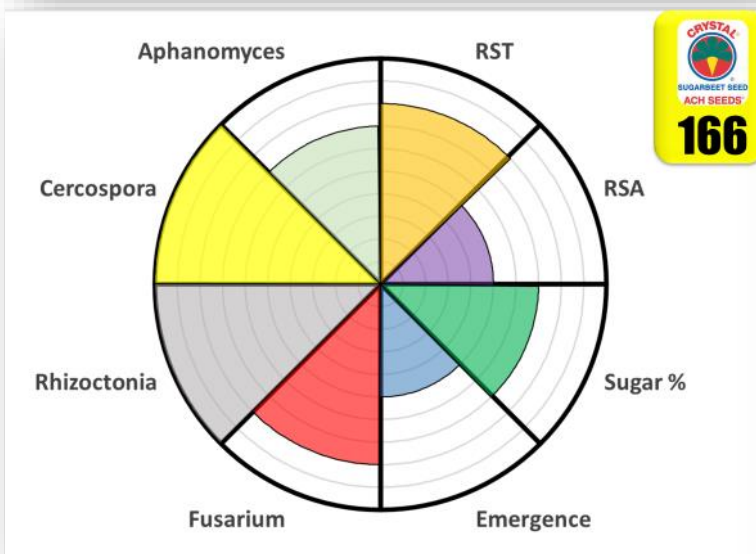

When making your varietal selections for 2024, keep in mind that each variety has something unique to offer; your Agriculturist is a tremendous resource in reviewing the high and low points of each variety. They have watched all of the 2024 approved varieties “climb the ranks” through the OVTs and can compare and contrast each individual variety on both a plot and a commercial scale. Their expertise can help you make the correct varietal selection to maximize on-farm profit for the 2024 season.