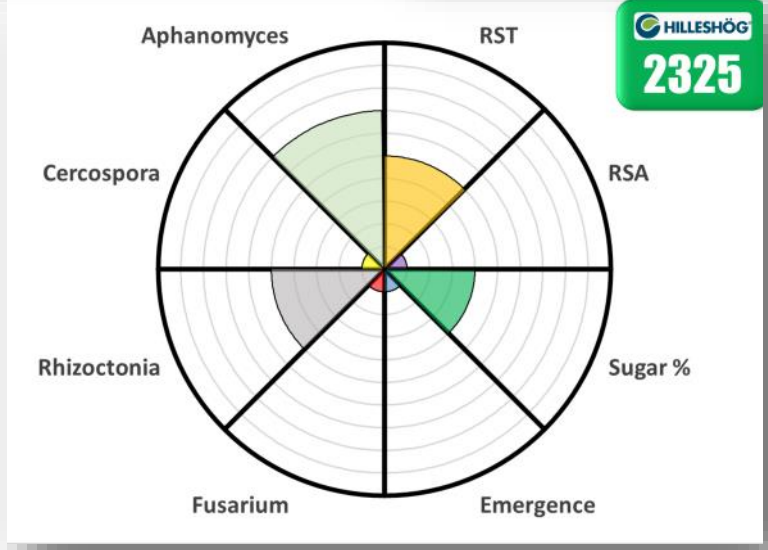

These graphs are a modified version of a “spider graph” and represent the ratings of all of the major parameters of a single variety. The intent of this type of graphical representation is to help you make comparisons of the “strengths and weaknesses” of a variety without flipping through pages of spreadsheets and individual charts. These comparisons have been made across all of the varieties that are currently approved at Minn-Dak. To simply explain the graphs—the better the varietal performance in a particular category, the more color is shaded in that specific piece of the pie. With this in mind, a “perfect” variety would be the top performer in every category and have the entire circle filled to the edge with color.

2023 MDFC OVT, Kent, MN

2023 MDFC CLS Nursery, Foxhome, MN

When making your varietal selections for 2024, keep in mind that each variety has something unique to offer; your Agriculturist is a tremendous resource in reviewing the high and low points of each variety. They have watched all of the 2024 approved varieties “climb the ranks” through the OVTs and can compare and contrast each individual variety on both a plot and a commercial scale. Their expertise can help you make the correct varietal selection to maximize on-farm profit for the 2024 season.