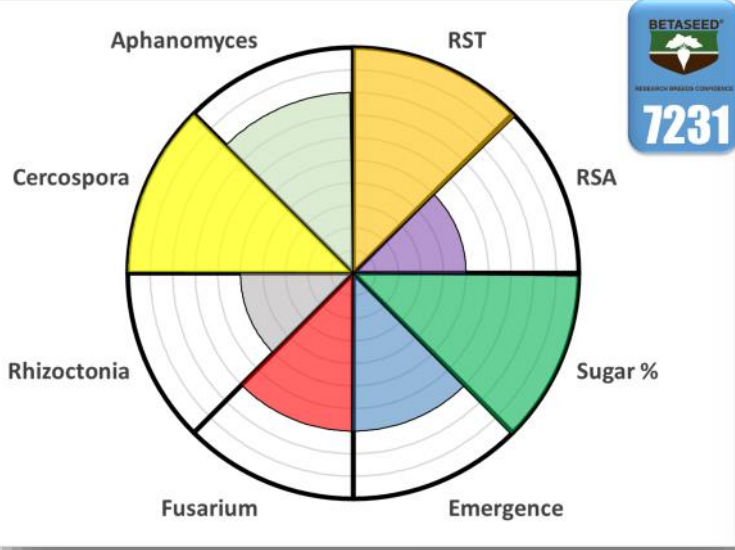

These graphs are a modified version of a “spider graph” and represent the ratings of all of the major parameters of a single variety. The intent of this type of graphical representation is to help you make comparisons of the “strengths and weaknesses” of a variety without flipping through pages of spreadsheets and individual charts. These comparisons have been made across all of the varieties that are currently approved at Minn-Dak. To simply explain the graphs—the better the varietal performance in a particular category, the more color is shaded in that specific piece of the pie. With this in mind, a “perfect” variety would be the top performer in every category and have the entire circle filled to the edge with color.

2023 MDFC OVT, Kent, MN

2023 MDFC CLS Nursery, Foxhome, MN

When making your varietal selections for 2024, keep in mind that each variety has something unique to offer; your Agriculturist is a tremendous resource in reviewing the high and low points of each variety. They have watched all of the 2024 approved varieties “climb the ranks” through the OVTs and can compare and contrast each individual variety on both a plot and a commercial scale. Their expertise can help you make the correct varietal selection to maximize on-farm profit for the 2024 season.