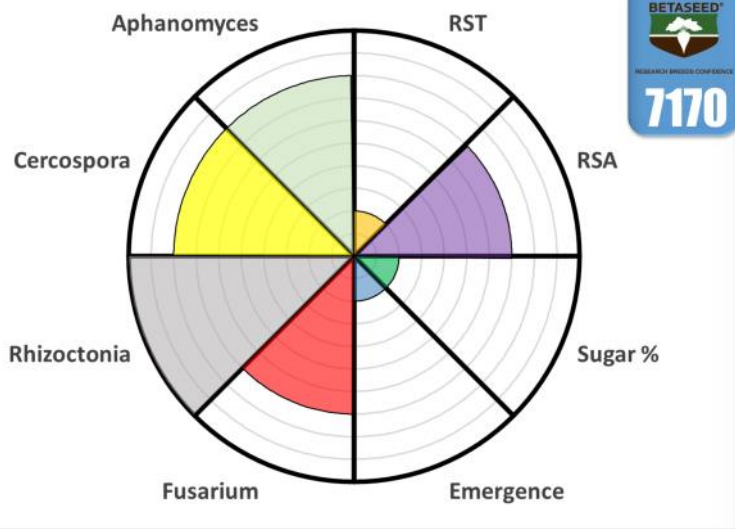

These graphs are a modified version of a “spider graph” and represent the ratings of all of the major parameters of a single variety. The intent of this type of graphical representation is to help you make comparisons of the “strengths and weaknesses” of a variety without flipping through pages of spreadsheets and individual charts. These comparisons have been made across all of the varieties that are currently approved at Minn-Dak. To simply explain the graphs—the better the varietal performance in a particular category, the more color is shaded in that specific piece of the pie. With this in mind, a “perfect” variety would be the top performer in every category and have the entire circle filled to the edge with color.

2023 MDFC OVT, Kent, MN

2023 MDFC CLS Nursery, Foxhome, MN

When making your varietal selections for 2024, keep in mind that each variety has something unique to offer; your Agriculturist is a tremendous resource in reviewing the high and low points of each variety. They have watched all of the 2024 approved varieties “climb the ranks” through the OVTs and can compare and contrast each individual variety on both a plot and a commercial scale. Their expertise can help you make the correct varietal selection to maximize on-farm profit for the 2024 season.