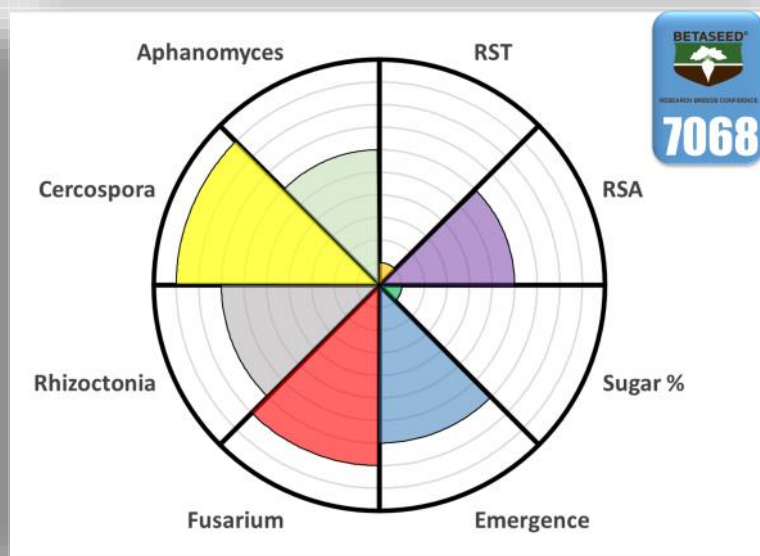

Seed Info Online

The full version of the **2024 Seed Packet & Trial Summary** is available on the **Shareholder only page** of the Minn-Dak website. The amended version is available on the **“Beet Seed”** section of the **“Research & Resource”** page.

These graphs are a modified version of a “spider graph” and represent the ratings of all of the major parameters of a single variety. The intent of this type of graphical representation is to help you make comparisons of the “strengths and weaknesses” of a variety without flipping through pages of spreadsheets and individual charts. These comparisons have been made across all of the varieties that are currently approved at Minn-Dak. To simply explain the graphs—the better the varietal performance in a particular category, the more color is shaded in that specific piece of the pie. With this in mind, a “perfect” variety would be the top performer in every category and have the entire circle filled to the edge with color.

2023 MDFC OVT, Kent, MN

2023 MDFC CLS Nursery, Foxhome, MN

When making your varietal selections for 2024, keep in mind that each variety has something unique to offer; your Agriculturist is a tremendous resource in reviewing the high and low points of each variety. They have watched all of the 2024 approved varieties “climb the ranks” through the OVTs and can compare and contrast each individual variety on both a plot and a commercial scale. Their expertise can help you make the correct varietal selection to maximize on-farm profit for the 2024 season.