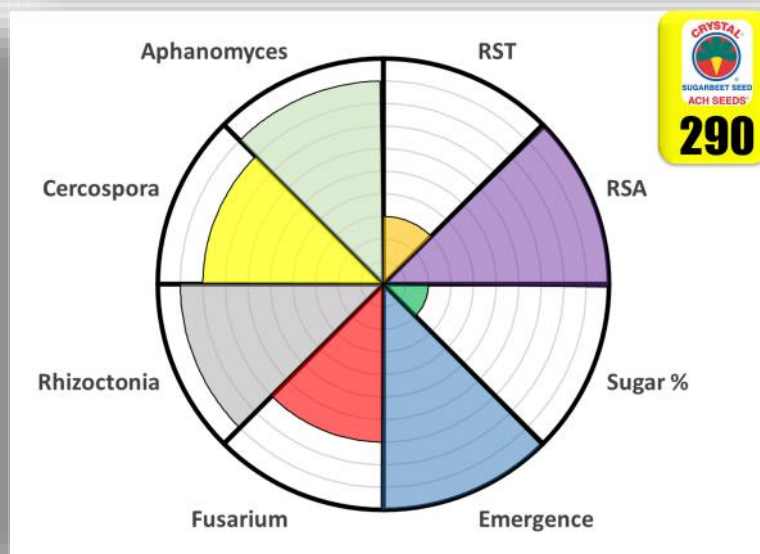

When making your varietal selections for 2024, keep in mind that each variety has something unique to offer; your Agriculturist is a tremendous resource in reviewing the high and low points of each variety. They have watched all of the 2024 approved varieties “climb the ranks” through the OVTs and can compare and contrast each individual variety on both a plot and a commercial scale. Their expertise can help you make the correct varietal selection to maximize on-farm profit for the 2024 season.