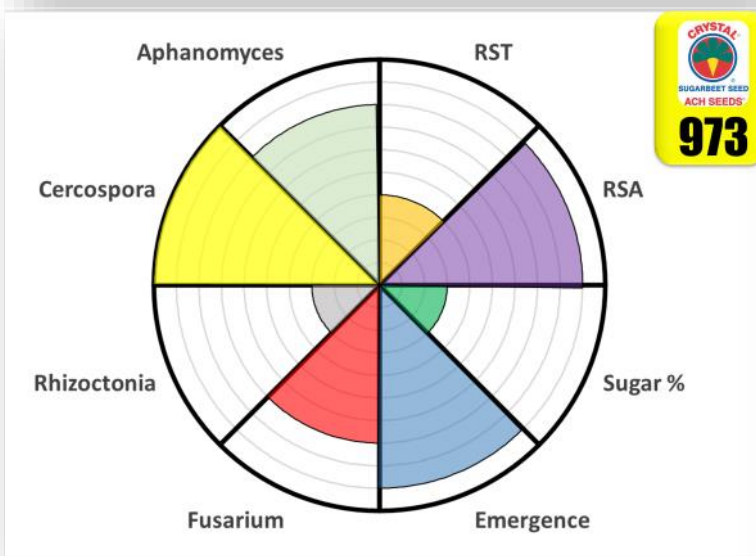

When making your varietal selections for 2024, keep in mind that each variety has something unique to offer; your Agriculturist is a tremendous resource in reviewing the high and low points of each variety. They have watched all of the 2024 approved varieties “climb the ranks” through the OVTs and can compare and contrast each individual variety on both a plot and a commercial scale. Their expertise can help you make the correct varietal selection to maximize on-farm profit for the 2024 season.