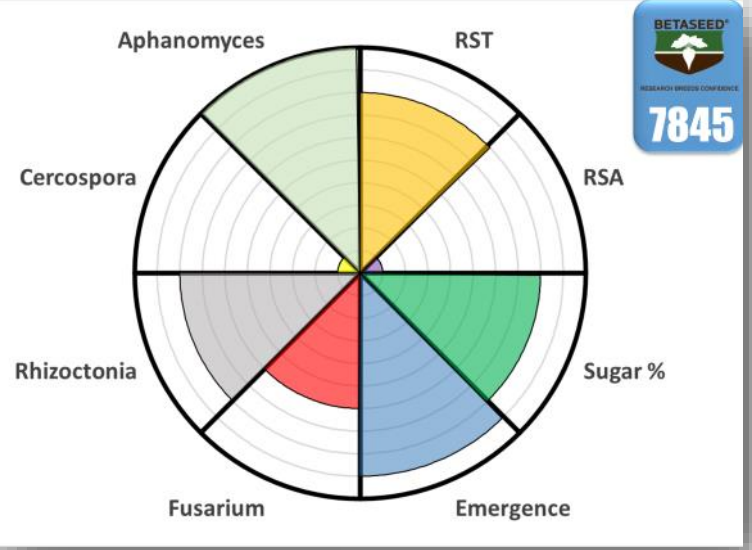

These graphs are a modified version of a “spider graph” and represent the ratings of all of the major parameters of a single variety. The intent of this type of graphical representation is to help you make comparisons of the “strengths and weaknesses” of a variety without flipping through pages of spreadsheets and individual charts. These comparisons have been made across all of the varieties that are currently approved at Minn-Dak. To simply explain the graphs—the better the varietal performance in a particular category, the more color is shaded in that specific piece of the pie. With this in mind, a “perfect” variety would be the top performer in every category and have the entire circle filled to the edge with color.

2023 MDFC OVT, Kent, MN

2023 MDFC CLS Nursery, Foxhome, MN

When making your varietal selections for 2024, keep in mind that each variety has something unique to offer; your Agriculturist is a tremendous resource in reviewing the high and low points of each variety. They have watched all of the 2024 approved varieties “climb the ranks” through the OVTs and can compare and contrast each individual variety on both a plot and a commercial scale. Their expertise can help you make the correct varietal selection to maximize on-farm profit for the 2024 season.