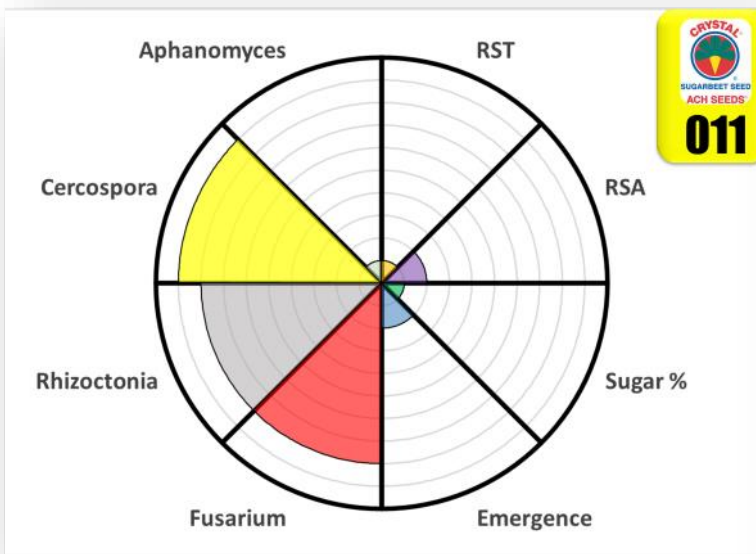

When making your varietal selections for 2024, keep in mind that each variety has something unique to offer; your Agriculturist is a tremendous resource in reviewing the high and low points of each variety. They have watched all of the 2024 approved varieties “climb the ranks” through the OVTs and can compare and contrast each individual variety on both a plot and a commercial scale. Their expertise can help you make the correct varietal selection to maximize on-farm profit for the 2024 season.