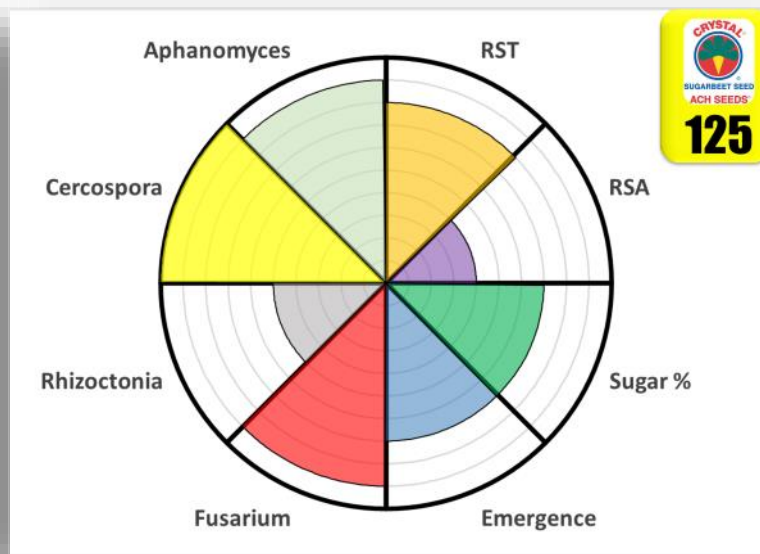

When making your varietal selections for 2024, keep in mind that each variety has something unique to offer; your Agriculturist is a tremendous resource in reviewing the high and low points of each variety. They have watched all of the 2024 approved varieties “climb the ranks” through the OVTs and can compare and contrast each individual variety on both a plot and a commercial scale. Their expertise can help you make the correct varietal selection to maximize on-farm profit for the 2024 season.