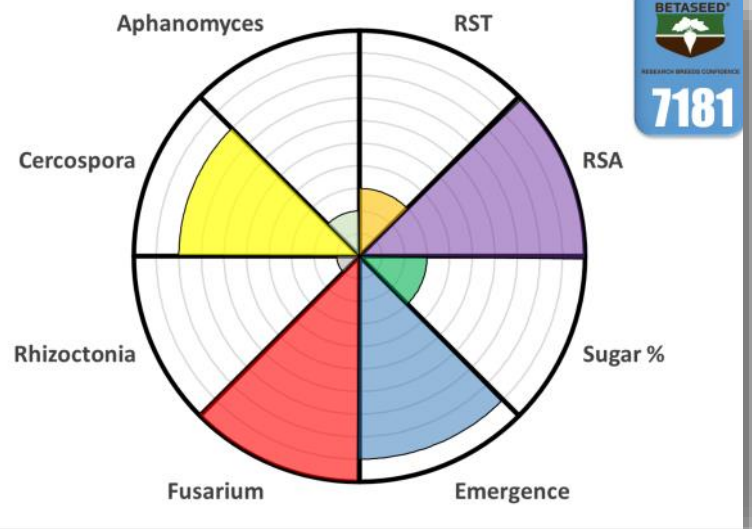

These graphs are a modified version of a “spider graph” and represent the ratings of all of the major parameters of a single variety. The intent of this type of graphical representation is to help you make comparisons of the “strengths and weaknesses” of a variety without flipping through pages of spreadsheets and individual charts. These comparisons have been made across all of the varieties that are currently approved at Minn-Dak. To simply explain the graphs—the better the varietal performance in a particular category, the more color is shaded in that specific piece of the pie. With this in mind, a “perfect” variety would be the top performer in every category and have the entire circle filled to the edge with color.

2023 MDFC OVT, Kent, MN

2023 MDFC CLS Nursery, Foxhome, MN

When making your varietal selections for 2024, keep in mind that each variety has something unique to offer; your Agriculturist is a tremendous resource in reviewing the high and low points of each variety. They have watched all of the 2024 approved varieties “climb the ranks” through the OVTs and can compare and contrast each individual variety on both a plot and a commercial scale. Their expertise can help you make the correct varietal selection to maximize on-farm profit for the 2024 season.